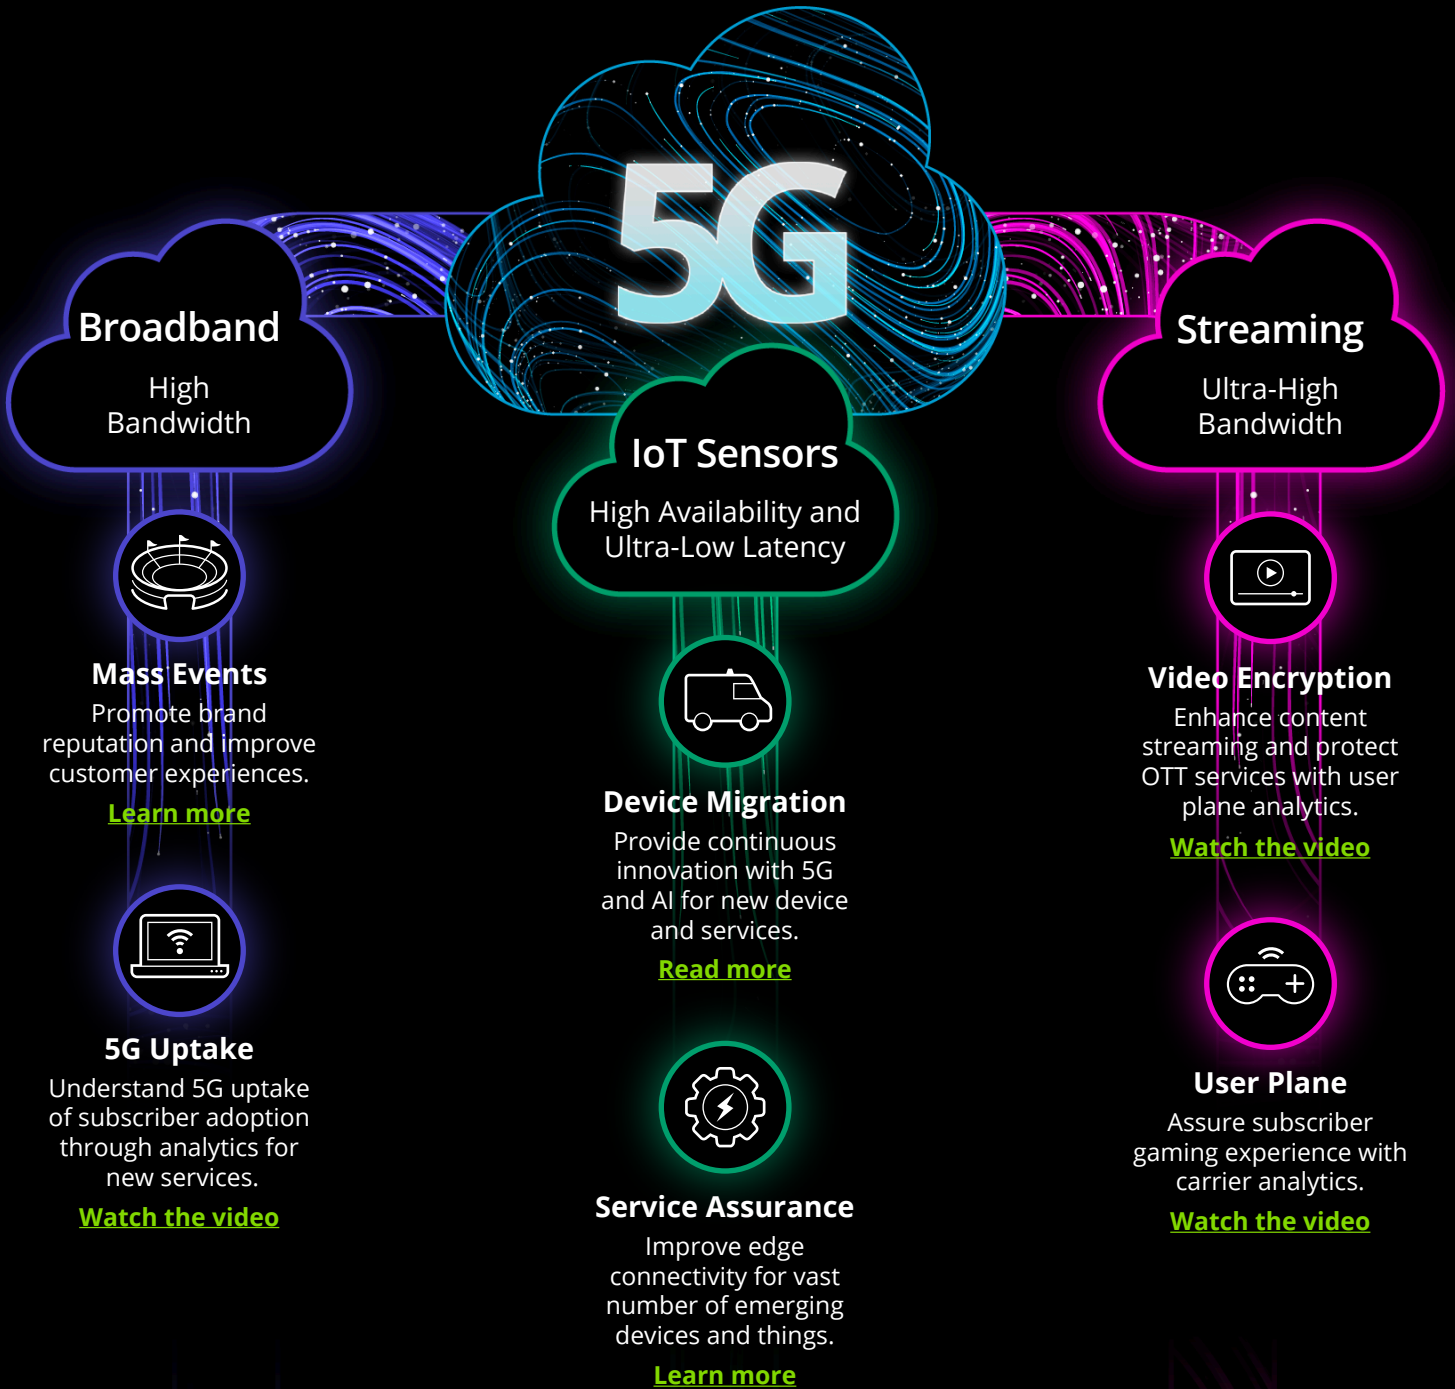

5G Network Slicing Visibility and Insights

Build your reputation for the best slicing experience. Stay proactive on all key performance indicators (KPIs) per slice and easily report on service level agreements.

Measure accuracy and get real-time alerts and proven insights per slice for:

- ✓ SLA Management
- ✓ Automation
- ✓ Proactive Analysis
- ✓ Scalability
- ✓ Proactive Monitoring

CSPs can rely on NETSCOUT for precise insights and slice assurance.